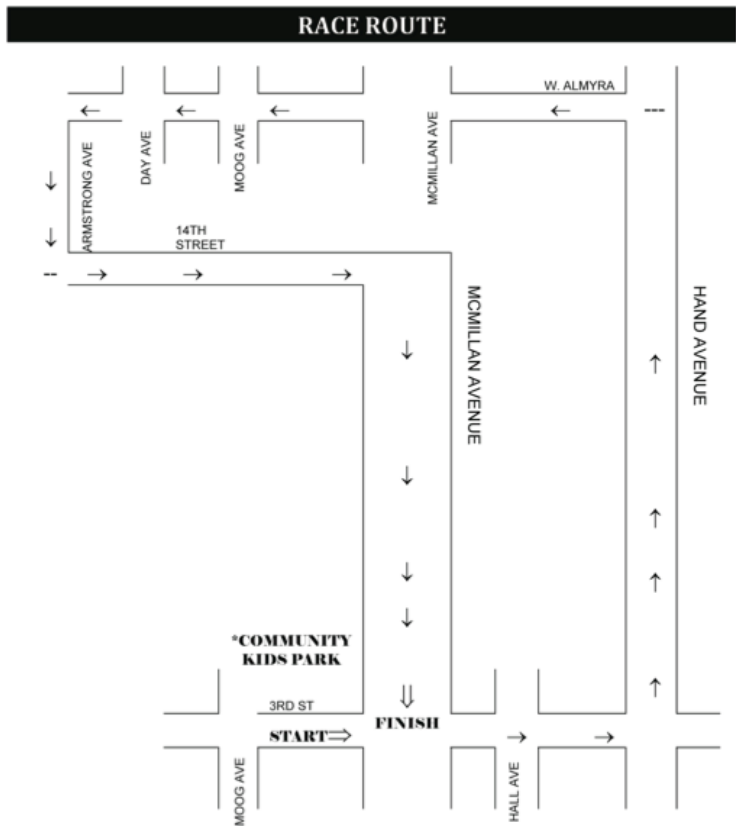

DIRECTIONS:

FROM HWY 31 NORTH:

Exit off on D'Olive Street (passing Hardee's on the right); before the next traffic light, turn left on McMillan Avenue located at the corner of the Bay Minette Public Library; straight ahead is Community Kids Park is on the left.

FROM I-65:

Take the Hwy 59S, Exit 34, toward Bay Minette; turn right onto Hwy 59 S. Go through three traffic lights; Baldwin County Courthouse will be seen upon entering downtown; as approaching Baldwin County Sheriff's Office on the left, turn right onto 3rd Street; Community Kids Park is straight ahead on McMillan Avenue.

Baldwin County High School Presents

Christmas Fest 2018

36th Annual

(certified course by Road Runners Club of America)

Saturday, December 8, 2018

Community Kids Park

Bay Minette, AL

5K Run/Walk: 8 a.m.